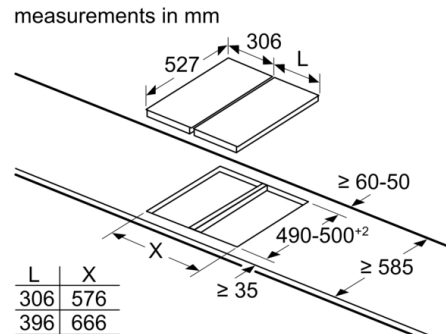

When installing two or more Domino units side-by-side, one or more assembly kits are required (2 units = 1 assembly kit, 3 units = 2 assembly kits, etc.).