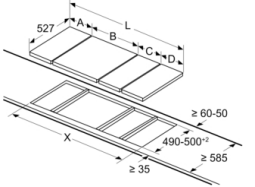

Serie | 6, Dominohäll, induktion, 30 cm, Svart PIB375FB1E

measurements in mm

When installing two Domino units right next to a hob, two assembly kits (HEZ394301) are required.

measurements in mm

When installing two or more Domino units side-by-side, one or more assembly kits are required (2 units = 1 assembly kit, 3 units = 2 assembly kits, etc.).

Mått i mm
Domino-kombinationer med matchande enhets- och ursägningsmått

Breddtyp:
Produktbredd:

	A	B	C	D	L	X	
2x30	306	306	-	-	612	576	
1x30, 1x40	306	396	-	-	702	666	
1x30, 1x60	306	606	-	-	912	876	
1x30, 1x70*	306	710	-	-	1016	980	
1x30, 1x80	306	816	-	-	1122	1086	
1x30, 1x90	306	916	-	-	1222	1186	
2x40	396	396	-	-	792	756	
1x40, 1x60	396	606	-	-	1002	966	
1x40, 1x70*	396	710	-	-	1106	1070	
1x40, 1x80	396	816	-	-	1212	1176	
1x40, 1x90	396	916	-	-	1312	1276	
3x30	306	306	306	-	918	882	
2x30, 1x40	306	306	396	-	1008	972	
2x30, 1x60	306	306	606	-	1218	1182	
2x30, 1x70*	306	306	710	-	1322	1286	
2x30, 1x80	306	306	816	-	1428	1392	
2x30, 1x90	306	306	916	-	1528	1492	
1x30, 2x40	306	396	396	-	1098	1062	
1x30, 1x40, 1x60	306	396	606	-	1308	1272	
1x30, 1x40, 1x70*	306	396	710	-	1412	1376	
1x30, 1x40, 1x80	306	396	816	-	1518	1482	
1x30, 1x40, 1x90	306	396	916	-	1618	1582	
2x40, 1x60	396	396	606	-	1398	1362	
4x30	306	306	306	306	1224	1188	

measurements in mm
Assembly kit (HEZ394301) for Domino

B: Dependent on the cut-out depth

measurements in mm

When installing a Domino unit right next to a hob, an assembly kit (HEZ394301) is required.