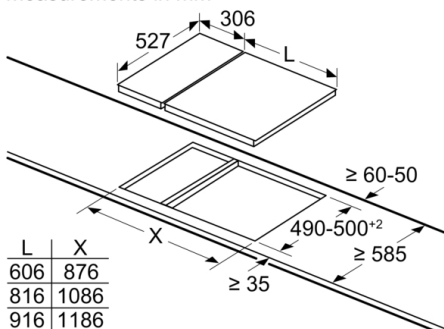

When installing a Domino unit right next to a hob, an assembly kit (HEZ394301) is required.