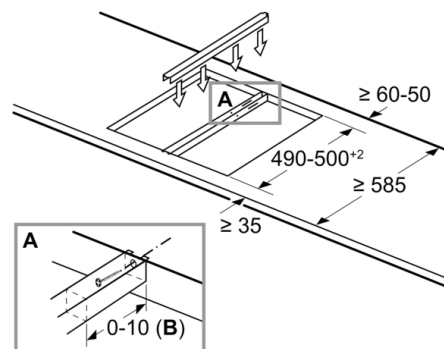

B: Dependent on the cut-out depth

measurements in mm